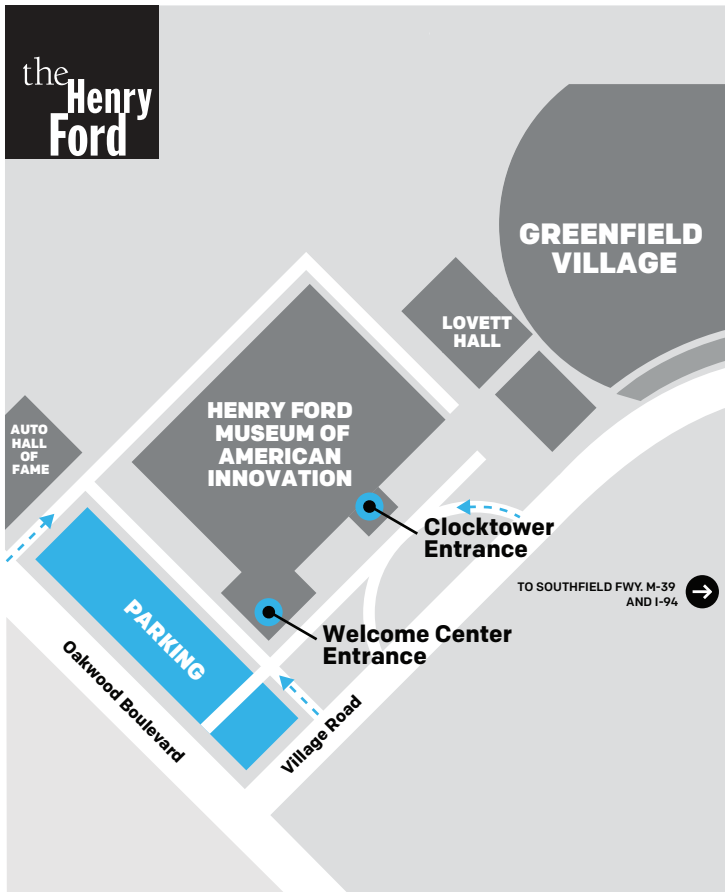

the
**Henry
Ford**

HENRY FORD MUSEUM OF AMERICAN INNOVATION

Private Event Directions & Parking

Museum Clocktower Entrance

via circle drive from Village Road

Museum Welcome Center Entrance

via Village Road or Oakwood Boulevard

The Henry Ford is a large multivenue destination. GPS directions may not be accurate on campus. If you are using third-party transportation such as Uber, Lyft or a limousine service, please be sure they are aware of your specific venue and directions as noted above.

The Henry Ford

20900 Oakwood Boulevard
Dearborn, Michigan 48124

After-Hours Security

313.982.6096

SCAN FOR GPS
DIRECTIONS

[THF.ORG/MUSEUM-PARKING](https://thf.org/museum-parking)